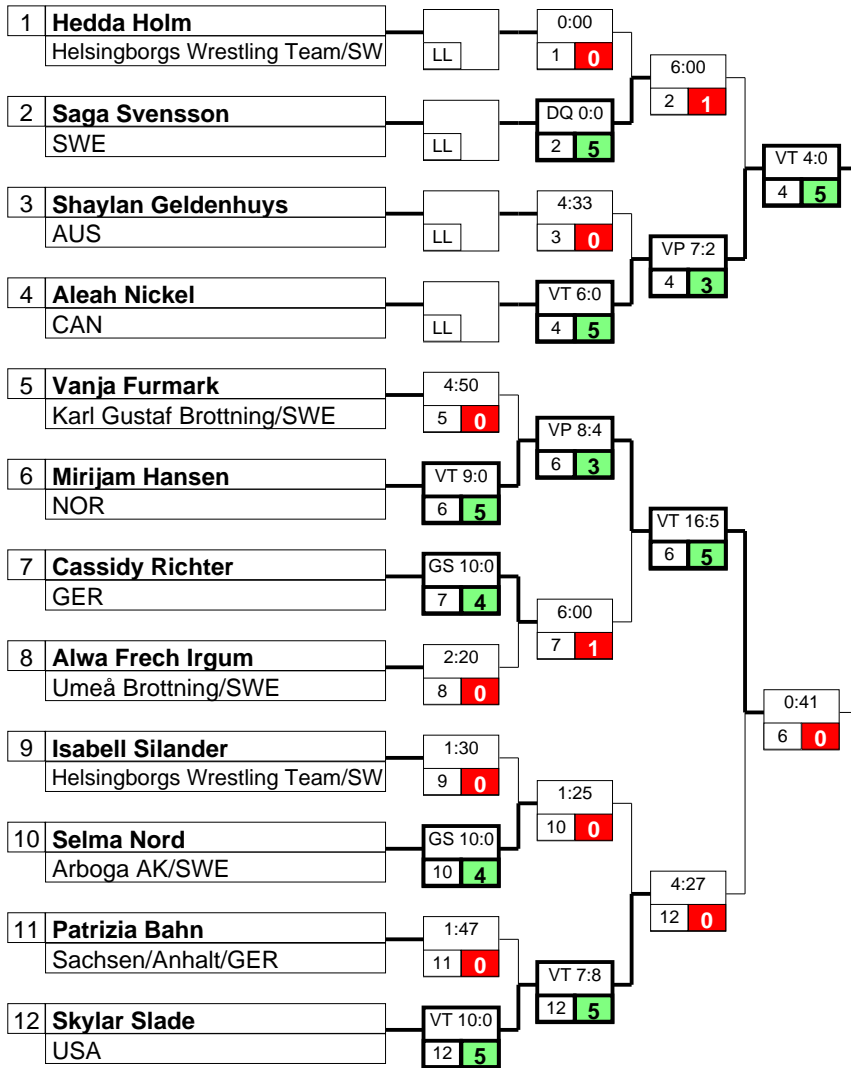

Competition Sheet

Klippan, 14.-16/02/2025

Klippan Lady Open 2025

Seniors

Category

65kg

Weight class

12 Participants

Rangliste

KPSSÜK + -

- 1 Aleah Nickel (-4)
- Mirijam Hansen (-6)
- Cassidy Richter (-7)
- Saga Svensson (-2)
- Shaylan Geldenhuys (-3)
- Skylar Slade (-12)
- Hedda Holm (-1)
- Patrizia Bahn (-11)
- Isabell Silander (-9)
- Vanja Furmark (-5)
- Alwa Frech Irgum (-8)
- Selma Nord (-10)

Repechage of loser against Aleah Nickel

Repechage of loser against Mirijam Hansen