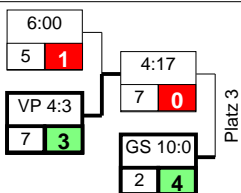

Repechage of loser against Savannah Cosme